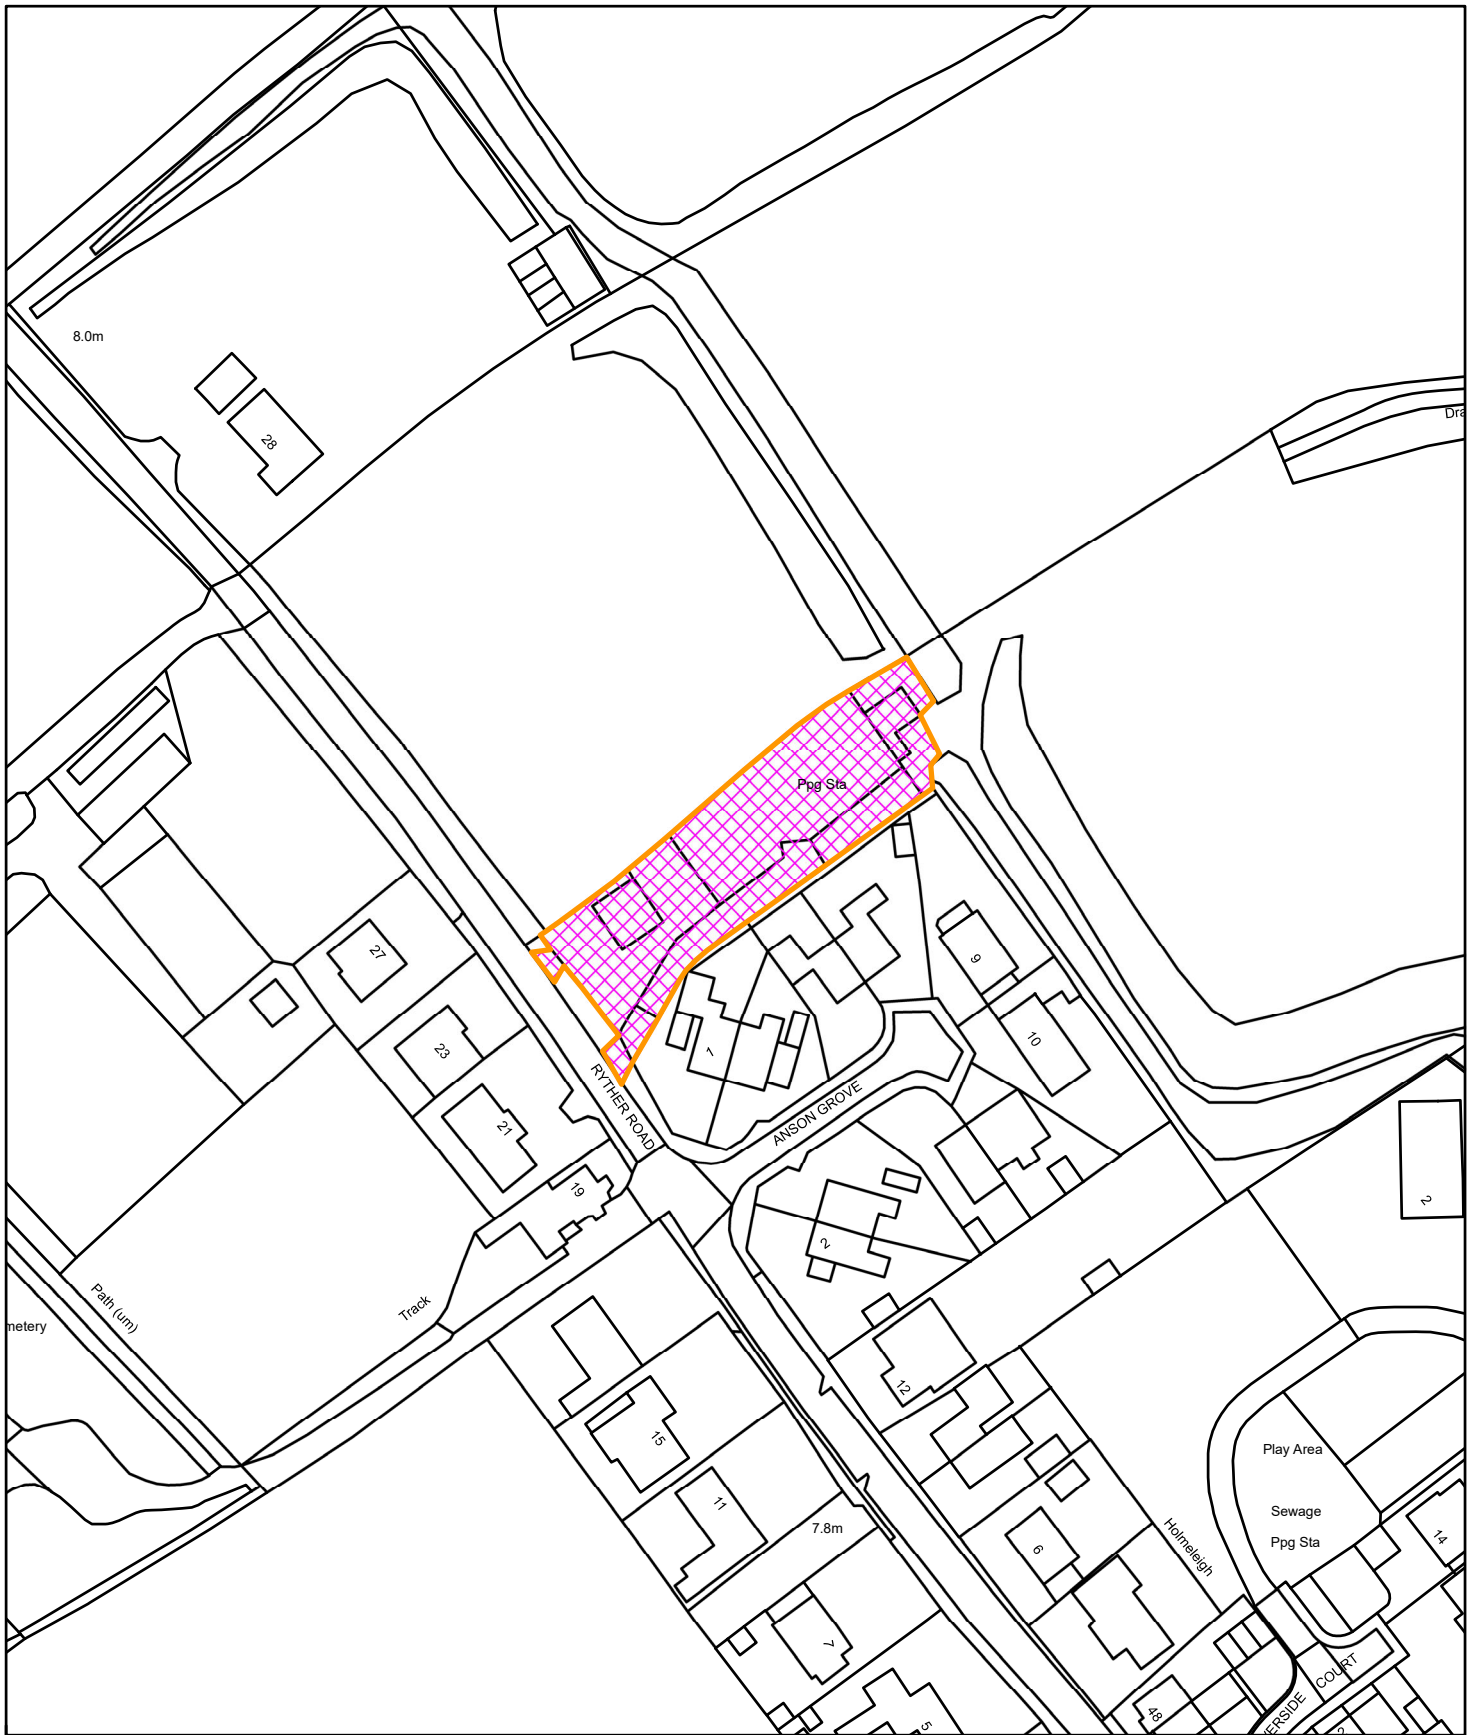

The Workshop, Ryther Road, Cawood  
2022/0789/FUL

Reproduced from the Ordnance Survey mapping with the permission of Her Majesty's Stationary Office. Unauthorised reproduction infringes Crown Copyright and may lead to prosecution or civil proceedings © Crown Copyright  
Selby District Council Licence No. 100018656  
This copy has been produced specifically for Planning and Building Control purposes only.  
No further copies may be made.

N  
1:1,250